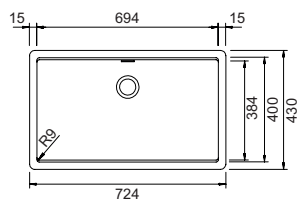

BROOKLYN N100XLU

€ 530,00

CRISTALITE®

Base **800**
Misura **724x430**
Vasca **694x400x200**
Foro sottotop **693x399 R9**

- ☐ **BIANCO ASSOLUTO**
  BYKN100XLU01
- ☒ **NERO ASSOLUTO**
  BYKN100XLU13
- ☐ **NEW ALUMINA**
  BYKN100XLU16
- ☐ **GRIGIO TORTORA**
  BYKN100XLU42
- ☐ **ASPHALT**
  BYKN100XLU43

GALAXY N100XLU

€ 670,00

CRISTADUR®

Base **800**
Misura **724x430**
Vasca **694x400x200**
Foro sottotop **693x399 R9**

- ☒ **NERO PURO**
  GALN100XLU84
- ☒ **BRONZE**
  GALN100XLU87
- ☒ **SILVERSTONE**
  GALN100XLU91
- ☐ **BIANCO PURO**
  GALN100XLU99