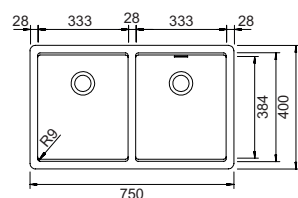

BROOKLYN N200

CRISTALITE®

Base **800**
Misura **756x456**
Vasca **2x 333x400x200**
Foro incasso **736x442**