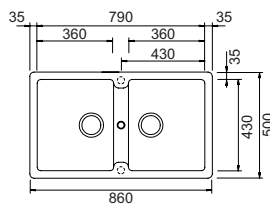

TOLEDO D100L

€ 640,00

CRISTADUR®

Base **600**
Misura **1000x500**
Vasca **485x432x180**
Foro incasso **980x480**
Orientamento **Reversibile**

- **NERO PURO**
  TOLD100LA84
- **BRONZE**
  TOLD100LA87
- **SILVERSTONE**
  TOLD100LA91
- **BIANCO PURO**
  TOLD100LA99