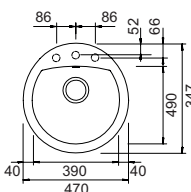

CRISTALITE®

Base **450**
Misura **490x470**
Vasca **390x347x195**
Foro incasso **Vedi scheda tecnica**
Foro sottotop **Vedi scheda tecnica**