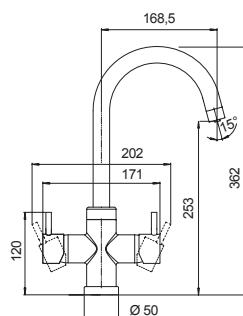

3 KIT AQUAPURA **NEW**

Microfiltro AQUAPURA 2 + kit installazione 2

€ 255,00

SXKITACQUA

4 AQUAPURA 5 VIE **NEW**

Miscelatore 5 vie a doppio comando per acqua filtrata naturale ambiente, naturale fredda e/o frizzante fredda.

- SCHOCK Saving apertura 90°
- Rotazione canna 180°
- Flex allacciamento 35 cm
- Flex acqua filtrata 50 cm
- Cartuccia ø 35 mm

€ 640,00

CROMATO
SXPUR580

€ 695,00

NERO OPACO
SXPUR5BK

OPTIONAL € 50,00

filtri acqua
SF100

4 AQUAPURA 4 VIE

Miscelatore 4 vie a doppio comando per acqua filtrata naturale e/o frizzante fredda.

- SCHOCK Saving apertura 90°
- Rotazione canna 180°
- Flex allacciamento 35 cm
- Flex acqua filtrata 50 cm
- Cartuccia ø 35 mm

€ 597,00

CROMATO
SXPUR480

€ 641,00

NERO OPACO
SXPUR4BK

OPTIONAL € 50,00

filtri acqua
SF100