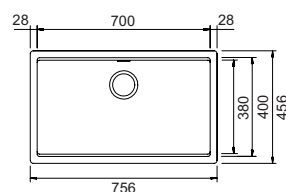

CRISTALITE®

Base **800**
Misura **756x456**
Vasca **700x400x180**
Foro incasso **742x442**

- ☐ **BIANCO ASSOLUTO**
  LATN100XLA01
- ☒ **NERO ASSOLUTO**
  LATN100XLA13
- ☐ **NEW ALUMINA**
  LATN100XLA16
- ☒ **ASPHALT**
  LATN100XLA43