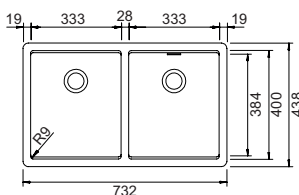

GALAXY N200U NEW

CRISTADUR®

Base **800**
Misura **732x438**
Vasca **2x 333x400x200**
Foro sottotop **693x399 R9**

€ 698,00

- ☒ NERO PURO
  GALN200U84
- ☒ BRONZE
  GALN200U87
- ☒ SILVERSTONE
  GALN200U91
- ☐ BIANCO PURO
  GALN200U99