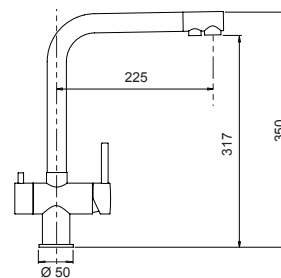

€ 690,00

- **KIT CON MISC. ACCIAIO INOX MASSICCIO**
  SXPUR3EDM
- **KIT CON MISC. ACCIAIO INOX MASSICCIO NERO OPACO**
  SXPUR3BKN

OPTIONAL **€ 50,00**

- **filtri acqua**
  SF100