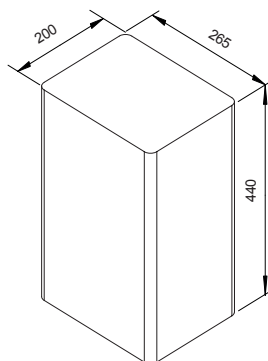

2 KIT FRESH NEW

Kit installazione per Aquapura Fresh composto da:

- 1 bombola CO₂ da 600g
- Raccordi

€ 220,00

KITFRESH

Si consiglia l'installazione del Kit Aquapura **SXKITACQUA** per il filtraggio dell'acqua.