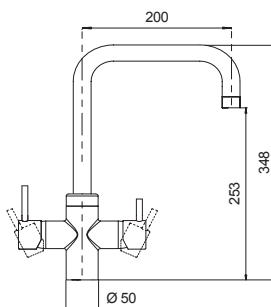

4 AQUAPURA 4 VIE

Miscelatore 4 vie a doppio comando per acqua filtrata naturale e/o frizzante fredda.

- SCHOCK Saving apertura 90°
- Rotazione canna 180°
- Flex allacciamento 35 cm
- Flex acqua filtrata 50 cm
- Cartuccia ø 35 mm

€ 597,00

CROMATO
SXPUR480

€ 641,00

NERO OPACO
SXPUR4BK

OPTIONAL € 50,00

filtri acqua
SF100